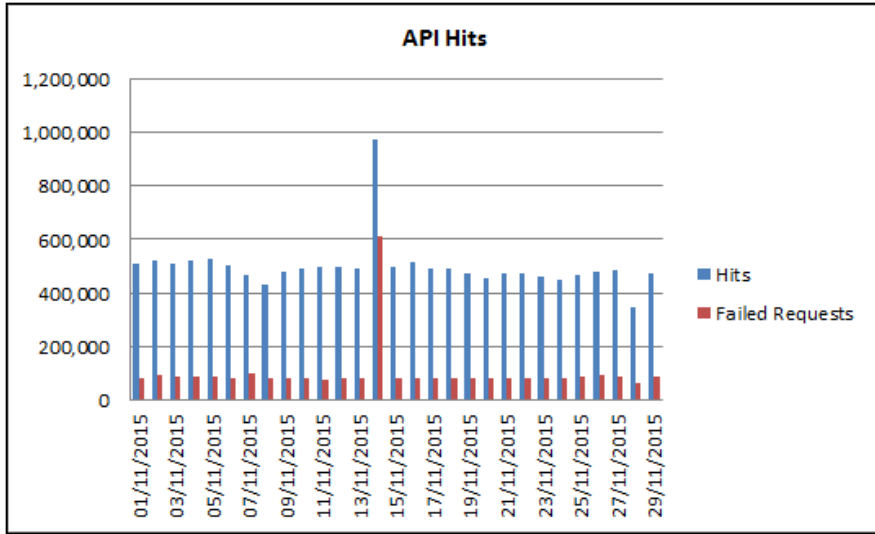

MIPI Performance Stats

High-level Overview – November 2015

Weekly Update –

We've seen a spike in hitters this week although no issues have been experienced. Investigations have identified the top hitter and this is being closely monitored on a daily basis.

- Performance since (last 3 days) has been stable. Alerting in this area is due to be in place over the next week

The MIPI change freeze is planned for 14th December to 4th January.