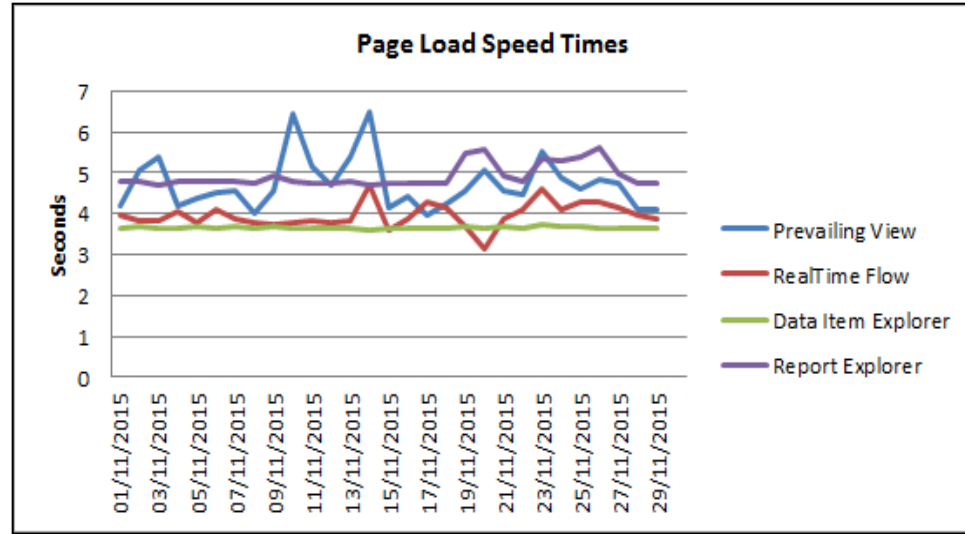

MIPI Performance Stats

High-level Overview – November 2015

Weekly Update –

We've seen a spike in hitters this week although no issues have been experienced. Investigations have identified the top hitter and this is being closely monitored on a daily basis.

- Performance since (last 3 days) has been stable. Alerting in this area is due to be in place over the next week

The MIPI change freeze is planned for 14th December to 4th January.