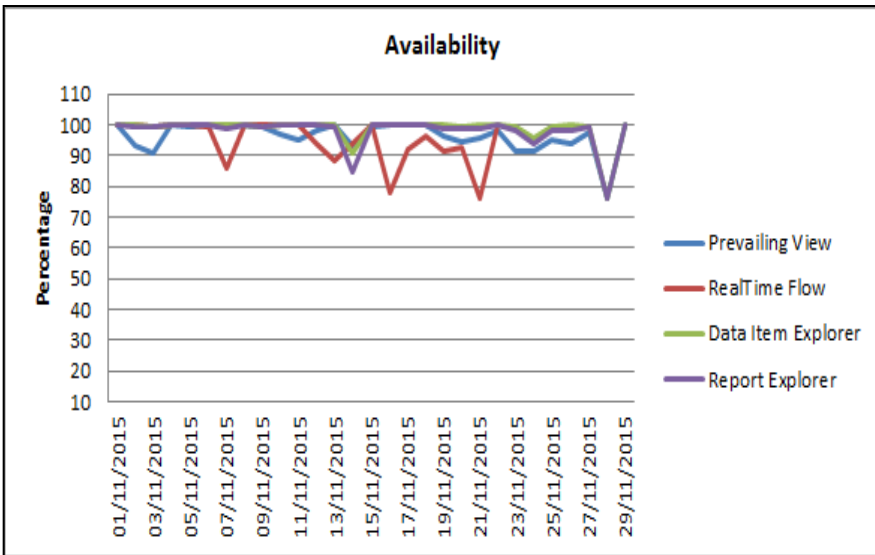

MIPI Performance Stats

High-level Overview – November 2015

Weekly Update –

We've seen a spike in hitters this week although no issues have been experienced. Investigations have identified the top hitter and this is being closely monitored on a daily basis.

- Performance since (last 3 days) has been stable. Alerting in this area is due to be in place over the next week

The MIPI change freeze is planned for 14th December to 4th January.