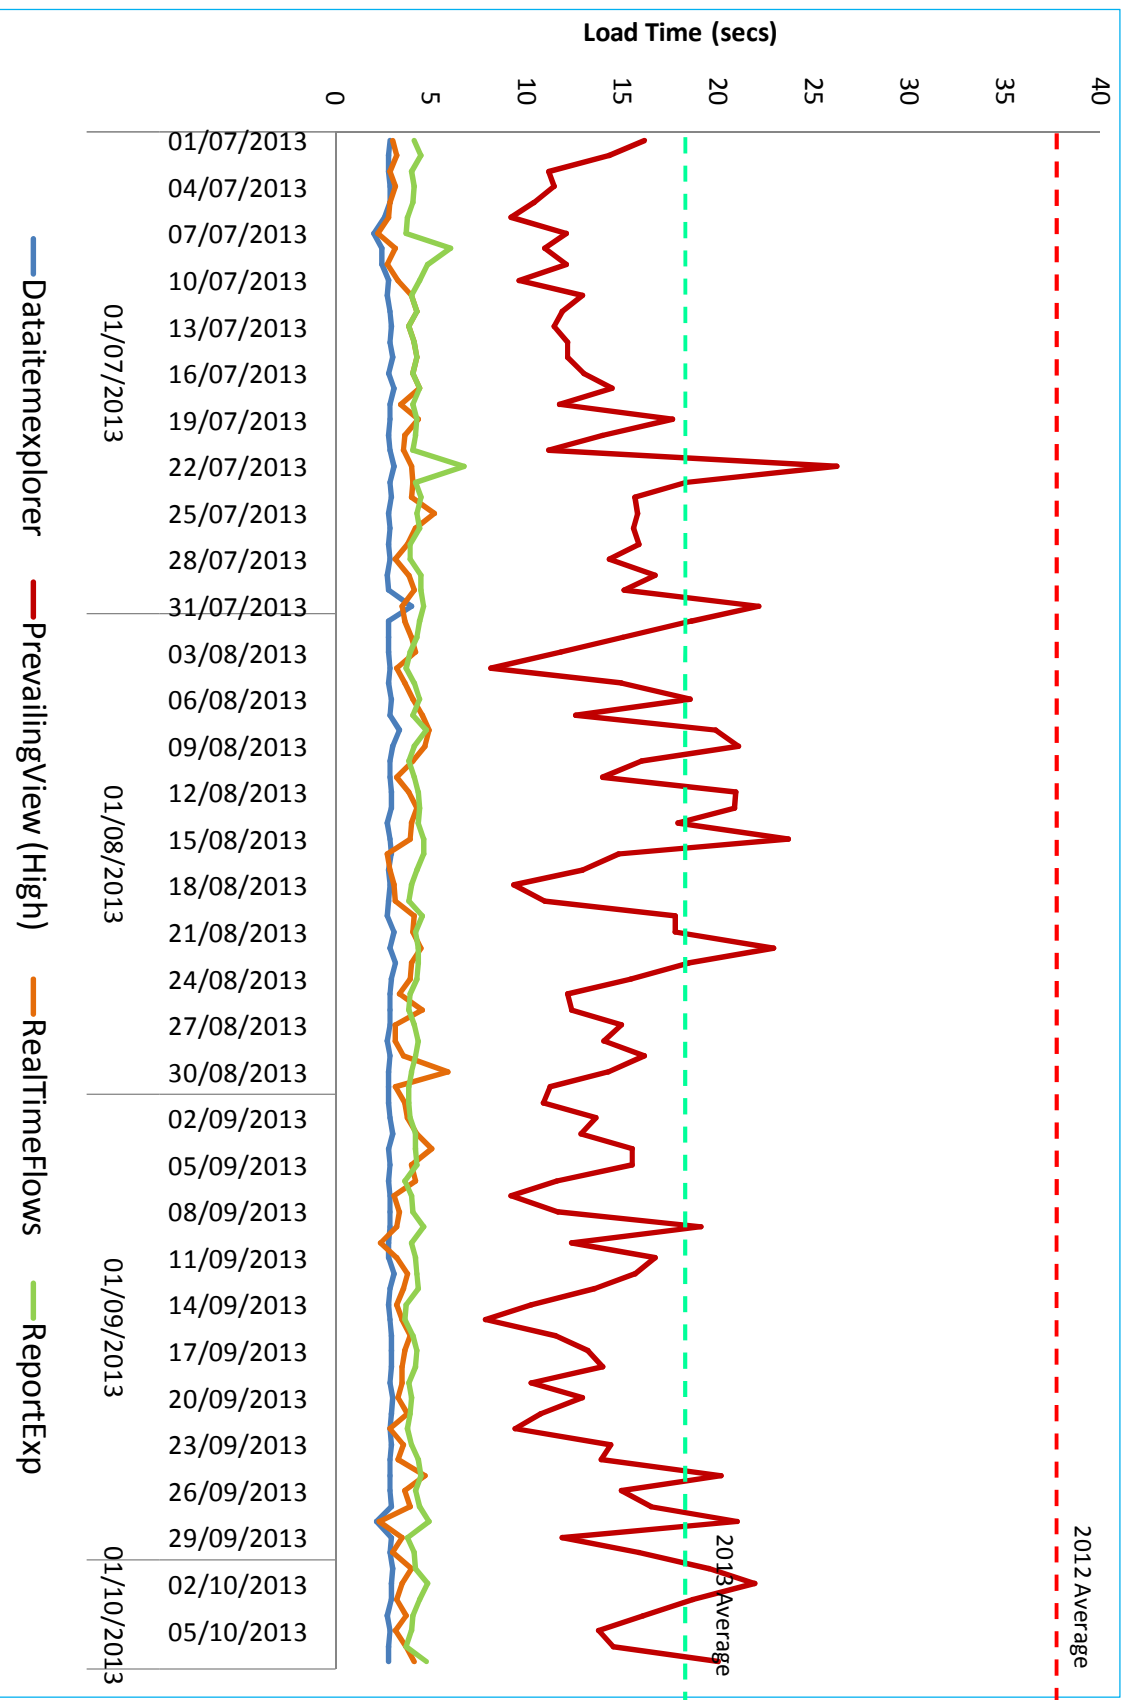

MIPI Performance Update

MIPPI Performance – Average Load Times

MIPI Hit Count / Data Acquisition